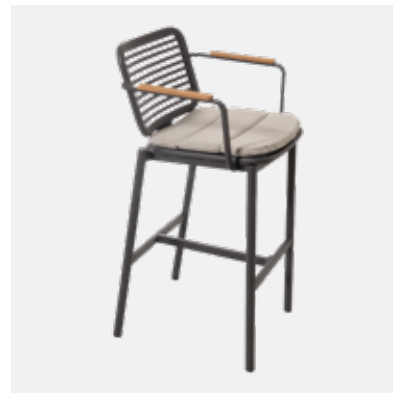

TEDDY

High Density Foam with Water Resistant Fabric Seat & Aluminum Back with Teak Arms
Aluminum Powder Coated Frame and Legs
L52 x W53 x H106 cm
Available Colors: