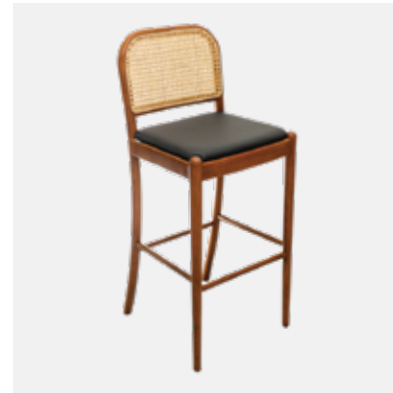

TALIA

Polyurethane Leather Seat & Rattan Back with
Beech Wood Frame & Legs
L44.5 x W50 x H106 x SH75 cm