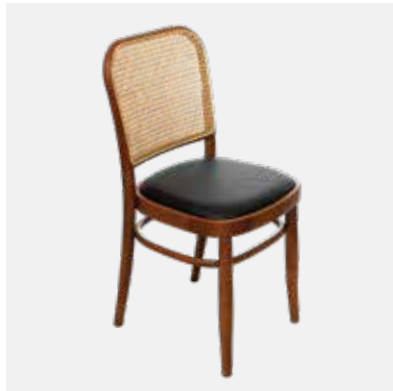

Polyurethane Leather Seat with
Oak Wood Back and Legs
L54 x W54 x H78 cm
Available Colors : ■ ■ ■

LEAN

Seat & Back Solid Ash
Wood with Metal Back
L55 x W53 x H81 cm

PANAMA

Beech Wood Seat & Back
Wood Legs
L56 x W50 x H76 cm