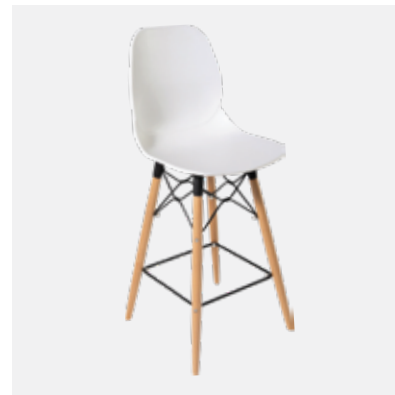

SPONGE

Polypropylene Seat & Back
Beech Wood Legs & Cross Steel Frame
L48.5 x W47 x H106.5 cm