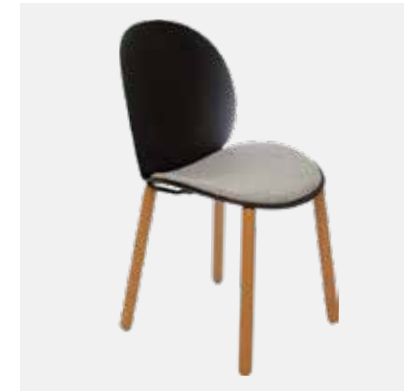

MENDY

Polyurethane Back and Fabric Seat with
Black Powder Coated Steel Legs
L57 x W53 x H76 cm
Available Color : ■ ■

HALE

Polyurethane Seat & Back
with Black Legs
L60 x W49 x H82.5 cm

SHILLOH

Polyurethane Leather Seat & Wooden Back
with Black Wooden Legs
L51 x W51 x H82 cm