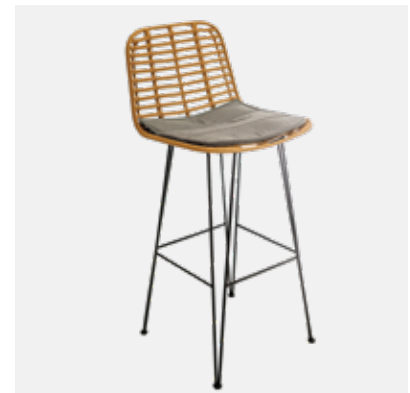

CHARLOTTE

Synthetic Rattan with Steel Powder Coated Legs
L46 x W46 x H116 cm