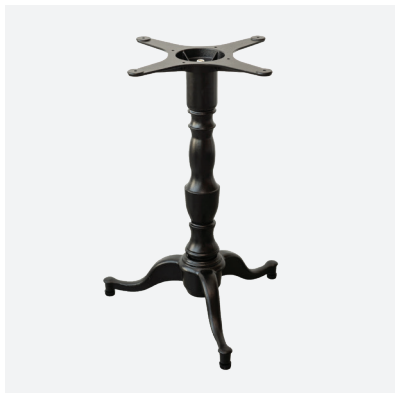

TABLE BASES

PARIS

Material: Cast Iron
Color: Black
Finish: Semi Glossy
Dimensions: L59 x W59 x H72 cm
Weight: 30 kgs