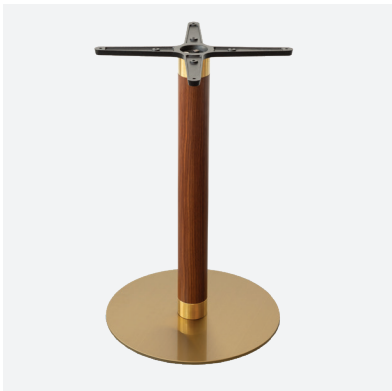

NEBRASKA

Material: Stainless Steel
Color: Gold
Finish: Brushed
Dimensions: DIA45 x H72 cm