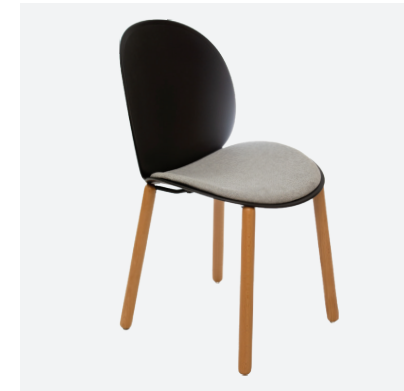

MENDY

Polyurethane Back and Fabric Seat with
Black Powder Coated Steel Legs
L57 x W53 x H76 cm
Available Color : ■ ■

HALE

Polyurethane Seat & Back
with Black Legs
L60 x W49 x H82.5 cm

SHILLOH

Polyurethane Leather Seat & Wooden Back
with Black Wooden Legs
L51 x W51 x H82 cm