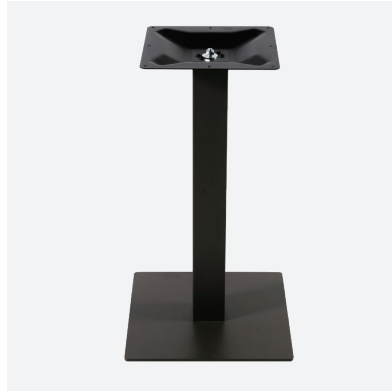

CHICAGO Black

Material: Steel
Color: Black
Finish: Matt
Dimensions: L40 x W40 x H72 cm
Weight: 13.75 kgs