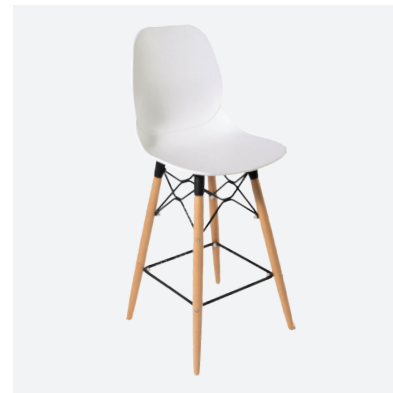

SPONGE

Polypropylene Seat & Back
Beech Wood Legs & Cross Steel Frame
L48.5 x W47 x H106.5 cm