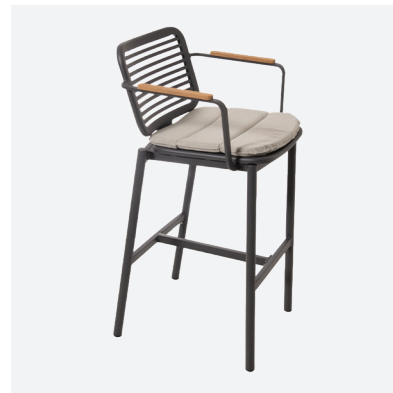

TEDDY

High Density Foam with Water Resistant Fabric Seat & Aluminum Back with Teak Arms
Aluminum Powder Coated Frame and Legs
L52 x W53 x H106 cm
Available Colors: