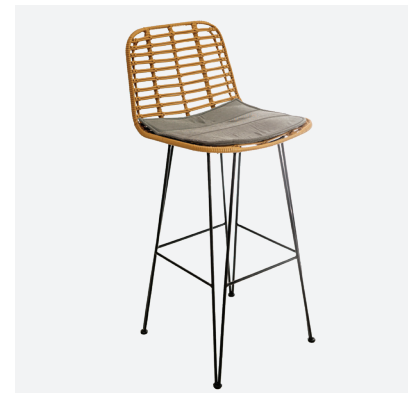

CHARLOTTE

Synthetic Rattan with Steel Powder Coated Legs
L46 x W46 x H116 cm